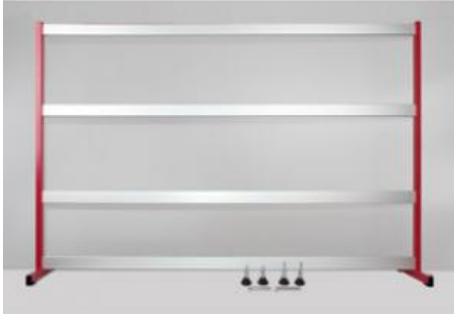

Date d'édition : 07.04.2026

Ref : 726287

Panel Frame FB T150, three level

Description:

2-level frame for training panels in DIN A4 equivalent height, for high load

1-level frame for power supply 60-105-230 or 60-105-120

4 aluminum profile rails with 2 brush strips and reinforced with rectangular steel tubing on the rear side

2 T-bases of rectangular steel tubing

mounted to bench top with 2 M8 wing screws

width: 1450 mm, height: 1006 mm, depth: 300 mm